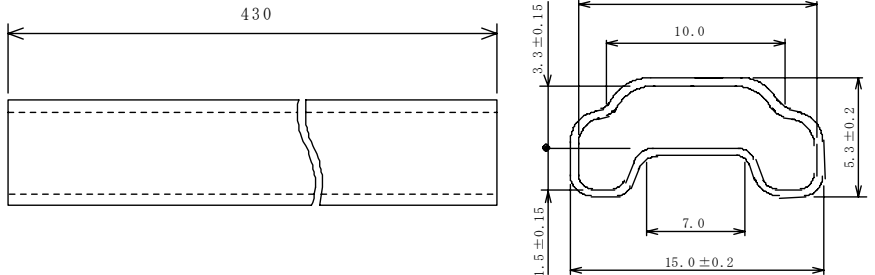

Plastic Tube Container Dimensions

SOP packages are packed in the plastic tube container. The dimensions are mentioned as follows.

Plastic Tube Container dimensions for SOP8 / 18 / 20 / 22 / 28

SOP8

- 1. Material PVC
- 2. Stopper Rubber Knob
- 3. Contents 50pcs / Tube

SOP18 / 20 / 22

- 1. Material PVC
- 2. Stopper Rubber Knob
- 3. Contents 25pcs / Tube

SOP28

- 1. Material PVC
- 2. Stopper Rubber Knob
- 3. Contents 20pcs / Tube

SOP40

- 1. Material PVC
- 2. Stopper Rubber Knob
- 3. Contents 15pcs / Tube

Put in the outer box

Air packing
or side cover

UNIT : mm