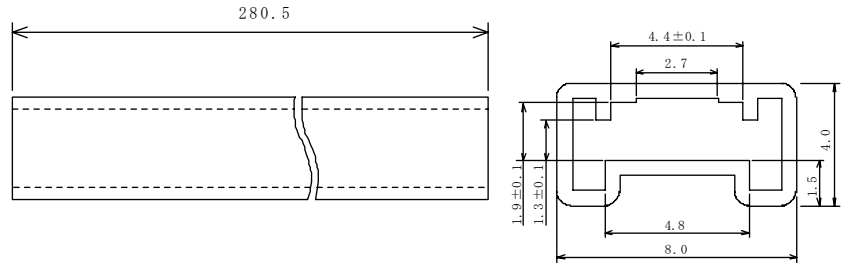

Plastic Tube Container Dimensions

SOP packages are packed in the plastic tube container. The dimensions are mentioned as follows.

Plastic Tube Container dimensions for SOP8 / 18 / 20 / 22 / 28

SOP8

- 1. Material PVC
- 2. Stopper Rubber Knob
- 3. Contents 50pcs / Tube

SOP18 / 20 / 22

- 1. Material PVC
- 2. Stopper Rubber Knob
- 3. Contents 25pcs / Tube

SOP28

- 1. Material PVC
- 2. Stopper Rubber Knob
- 3. Contents 20pcs / Tube

SOP40

- 1. Material PVC
- 2. Stopper Rubber Knob
- 3. Contents 15pcs / Tube

Put in the outer box

Air packing
or side cover

UNIT : mm