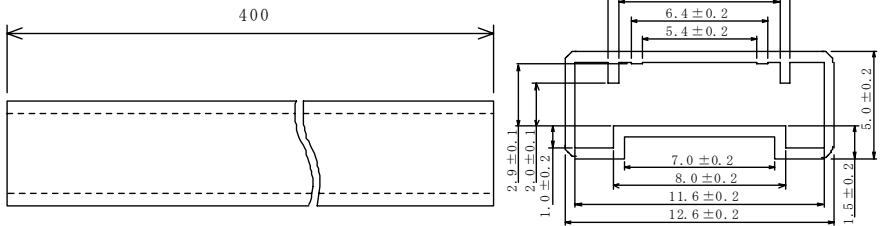

Plastic Tube Container Dimensions

SOP packages are packed in the plastic tube container. The dimensions are mentioned as follows.

Plastic Tube Container dimensions for SOP8 / 18 / 20 / 22 / 28

SOP8

- 1. Material PVC
- 2. Stopper Rubber Knob
- 3. Contents 50pcs / Tube

SOP18 / 20 / 22

- 1. Material PVC
- 2. Stopper Rubber Knob
- 3. Contents 25pcs / Tube

SOP28

- 1. Material PVC
- 2. Stopper Rubber Knob
- 3. Contents 20pcs / Tube

SOP40

- 1. Material PVC
- 2. Stopper Rubber Knob
- 3. Contents 15pcs / Tube

Put in the outer box

Air packing
or side cover

UNIT : mm