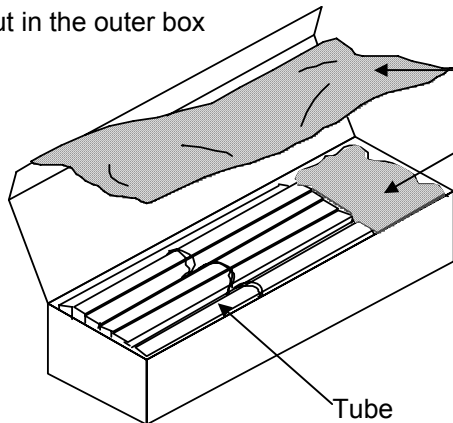

Plastic Tube Container Dimensions

SOP packages are packed in the plastic tube container. The dimensions are mentioned as follows.

Plastic Tube Container dimensions for SOP8 / 18 / 20 / 22 / 28

SOP8

- 1. Material PVC
- 2. Stopper Rubber Knob
- 3. Contents 50pcs / Tube

SOP18 / 20 / 22

- 1. Material PVC
- 2. Stopper Rubber Knob
- 3. Contents 25pcs / Tube

SOP28

- 1. Material PVC
- 2. Stopper Rubber Knob
- 3. Contents 20pcs / Tube

SOP40

- 1. Material PVC
- 2. Stopper Rubber Knob
- 3. Contents 15pcs / Tube

Put in the outer box

Air packing
or side cover

UNIT : mm