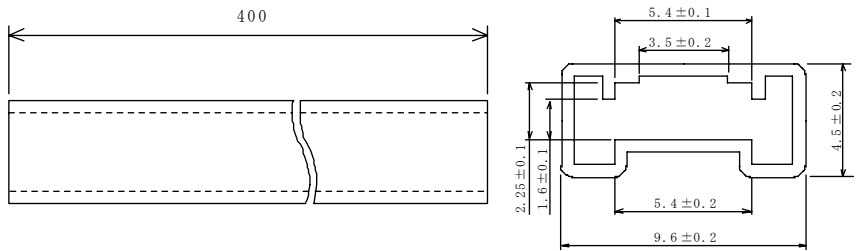

Plastic Tube Container Dimensions

SOP packages are packed in the plastic tube container. The dimensions are mentioned as follows.

Plastic Tube Container dimensions for SOP8 / 18 / 20 / 22 / 28

SOP8

- 1. Material PVC
- 2. Stopper Rubber Knob
- 3. Contents 50pcs / Tube

SOP18 / 20 / 22

- 1. Material PVC
- 2. Stopper Rubber Knob
- 3. Contents 25pcs / Tube

SOP28

- 1. Material PVC
- 2. Stopper Rubber Knob
- 3. Contents 20pcs / Tube

SOP40

- 1. Material PVC
- 2. Stopper Rubber Knob
- 3. Contents 15pcs / Tube

Put in the outer box

Air packing
or side cover

UNIT : mm