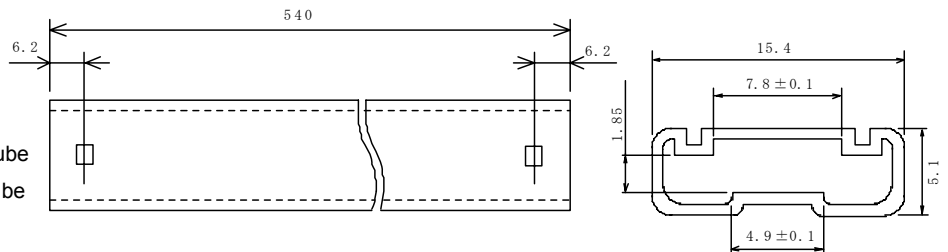

Plastic Tube Container Dimensions

SOP JEDEC (EMP) packages are packed in the plastic tube container. The dimensions are mentioned as follows.

Plastic Tube Container dimensions for SOP8 JEDEC 150 mil (EMP8) / SOP16 JEDEC 300 mil (EMP16-E2) / SOP20 JEDEC 300 mil (EMP20-E2) / SOP24 JEDEC 300 mil (EMP24-E3)

SOP8 JEDEC 150 mil (EMP8)

1. Material PVC
2. Stopper Rubber Knob
3. Contents 100pcs / Tube

SOP16 JEDEC 300 mil (EMP16-E2) SOP20 JEDEC 300 mil (EMP20-E2)

1. Material PVC
2. Stopper Stick Pin
3. Contents EMP16-E2 50pcs / Tube
EMP20-E2 40pcs / Tube

SOP24 JEDEC 300 mil (EMP24-E3)

1. Material PVC
2. Stopper Stick Pin
3. Contents EMP24-E3 25pcs / Tube

UNIT : mm