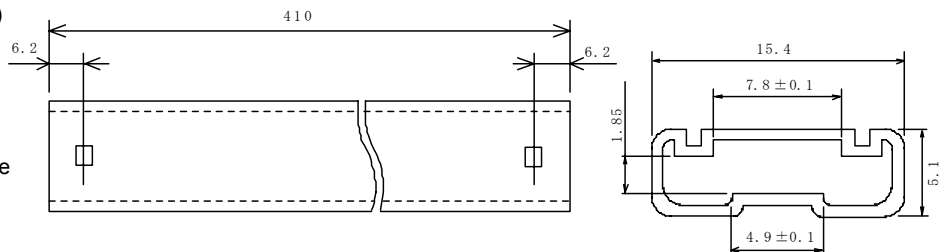

Plastic Tube Container Dimensions

SOP JEDEC (EMP) packages are packed in the plastic tube container. The dimensions are mentioned as follows.

Plastic Tube Container dimensions for SOP8 JEDEC 150 mil (EMP8) / SOP16 JEDEC 300 mil (EMP16-E2) / SOP20 JEDEC 300 mil (EMP20-E2) / SOP24 JEDEC 300 mil (EMP24-E3)

SOP8 JEDEC 150 mil (EMP8)

1. Material PVC
2. Stopper Rubber Knob
3. Contents 100pcs / Tube

SOP16 JEDEC 300 mil (EMP16-E2) SOP20 JEDEC 300 mil (EMP20-E2)

1. Material PVC
2. Stopper Stick Pin
3. Contents EMP16-E2 50pcs / Tube
EMP20-E2 40pcs / Tube

SOP24 JEDEC 300 mil (EMP24-E3)

1. Material PVC
2. Stopper Stick Pin
3. Contents EMP24-E3 25pcs / Tube

UNIT : mm