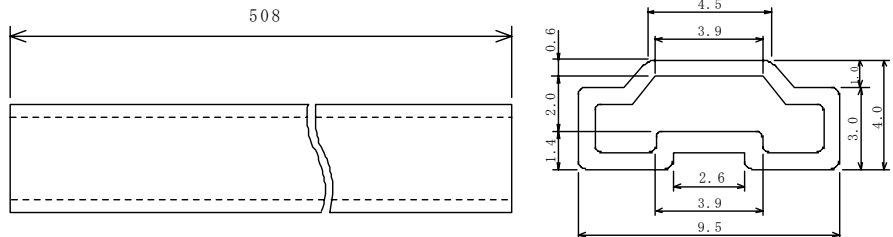

Plastic Tube Container Dimensions

SOP JEDEC (EMP) packages are packed in the plastic tube container. The dimensions are mentioned as follows.

Plastic Tube Container dimensions for SOP8 JEDEC 150 mil (EMP8) / SOP16 JEDEC 300 mil (EMP16-E2) / SOP20 JEDEC 300 mil (EMP20-E2) / SOP24 JEDEC 300 mil (EMP24-E3)

SOP8 JEDEC 150 mil (EMP8)

1. Material PVC
2. Stopper Rubber Knob
3. Contents 100pcs / Tube

SOP16 JEDEC 300 mil (EMP16-E2) SOP20 JEDEC 300 mil (EMP20-E2)

1. Material PVC
2. Stopper Stick Pin
3. Contents EMP16-E2 50pcs / Tube
EMP20-E2 40pcs / Tube

SOP24 JEDEC 300 mil (EMP24-E3)

1. Material PVC
2. Stopper Stick Pin
3. Contents EMP24-E3 25pcs / Tube

UNIT : mm