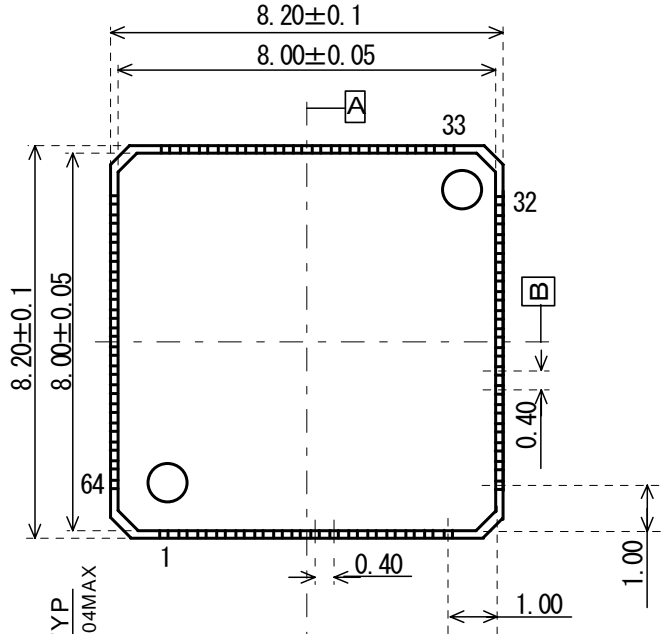

QFN64-S4

TOP VIEW

SIDE VIEW

BOTTOM VIEW

GD-V06400Y-1
UNIT : mm