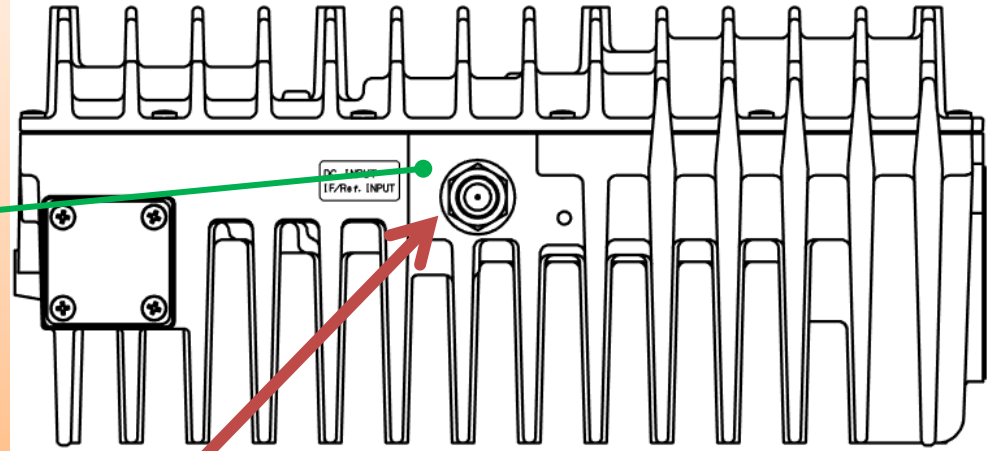

# Connection Overview

## between Ku 8W BUC and 150W AC/DC PSU

**Ku 8W BUC:  
NJT5218**

**a) DC/IF/REF.  
INPUT**

**Connection**

**Indoor 150W  
AC/DC PSU:  
NJZ1286**

**b) DC/IF/REF. OUTPUT    c) IF/REF. INPUT    d) AC INPUT**