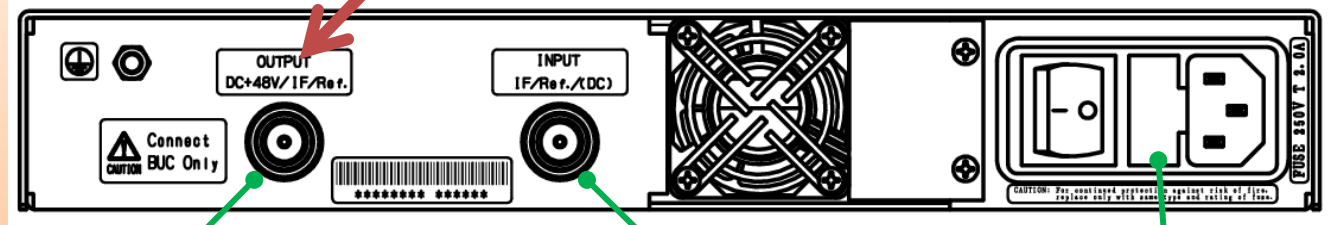

## between Ku 8W BUC and 150W AC/DC PSU

**Ku 8W BUC:  
NJT5218**

**a) DC/IF/REF.  
INPUT**

**Connection**

**Indoor 150W  
AC/DC PSU:  
NJZ1286**

**b) DC/IF/REF. OUTPUT    c) IF/REF. INPUT    d) AC INPUT**